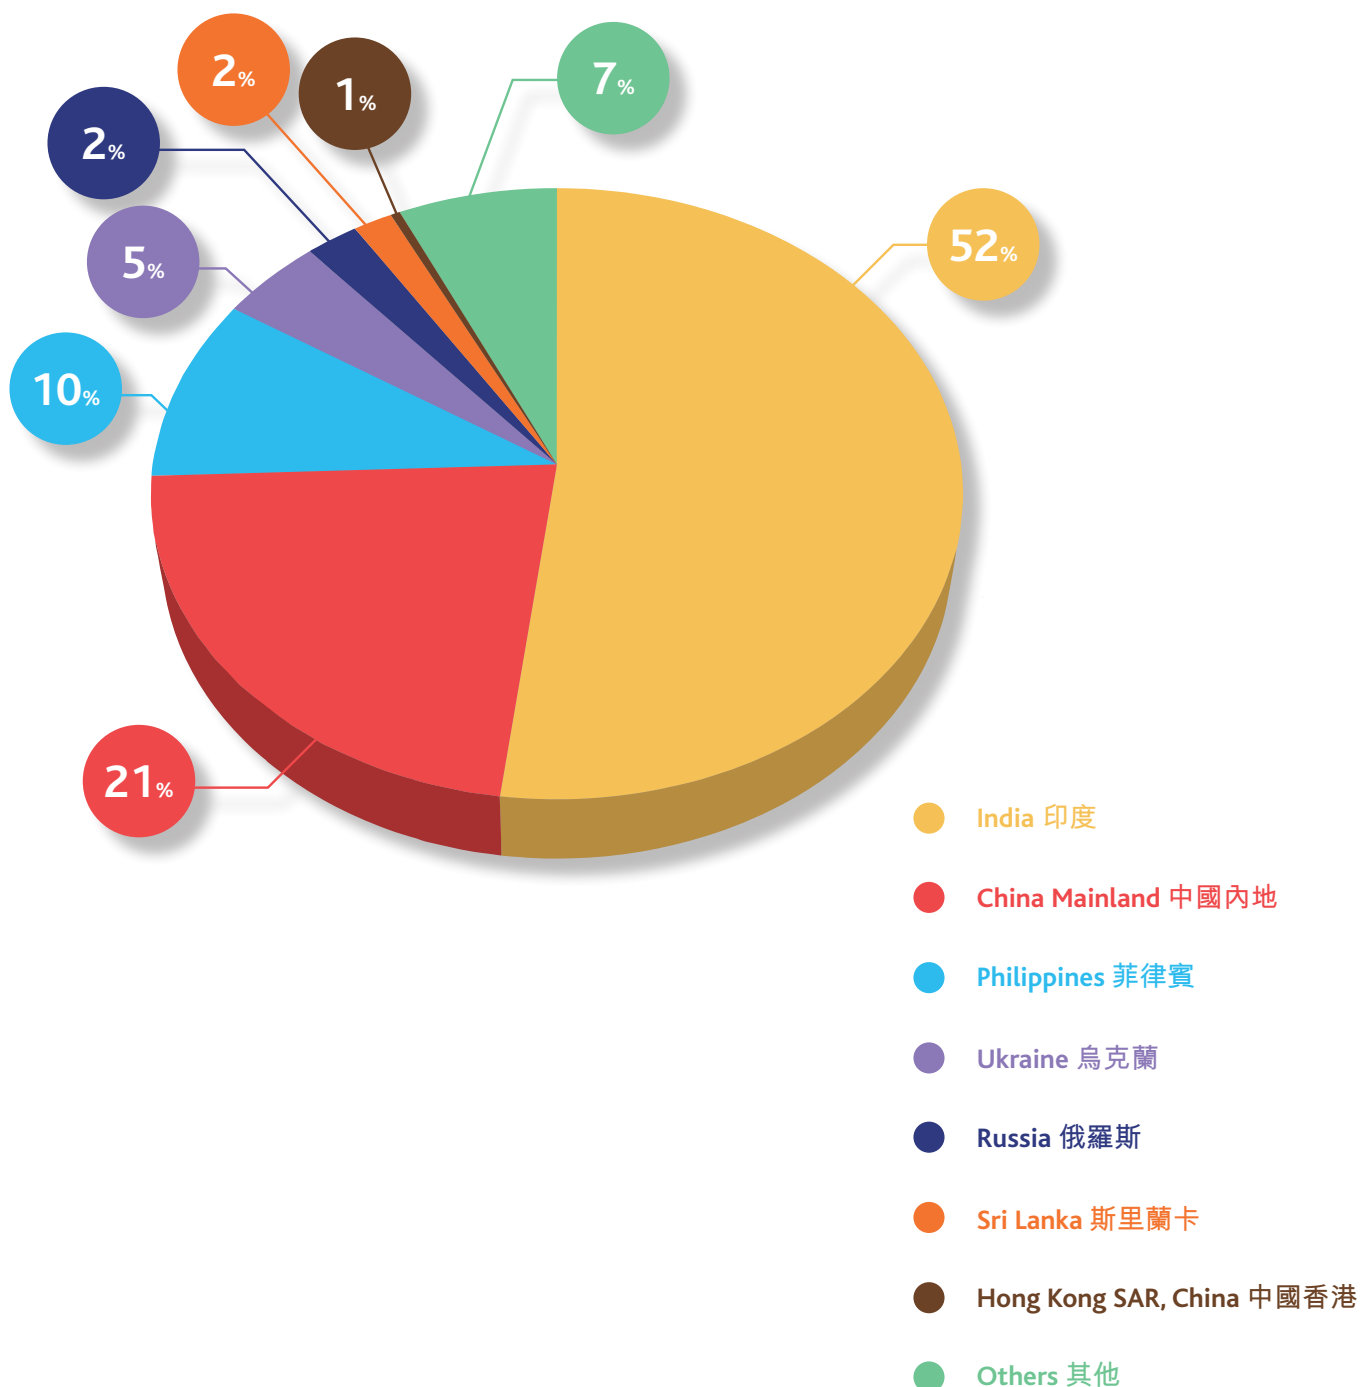

Seafarers Employed by Owners and Managers 船東和管理公司僱用的船員情況

Nationality of Officers 高級船員國籍分配

December 2021
2021年12月

Remarks :

We do not receive returns from all members on the nationality of seafarers that are employed on their ships, so the above charts represent the limited data that we have gathered. Due to the lack of returns, a comparison with previous years cannot sensibly be made.

Seafarers Employed by Owners and Managers 船東和管理公司僱用的船員情況

Nationality of Ratings 普通船員國籍分配

December 2021
2021年12月

備註：
由於我們未能獲取所有會員提交有關其公司僱用的船員情況，以上的統計圖只代表有限度的資料。因此，我們亦未能和去年的資料作比較。