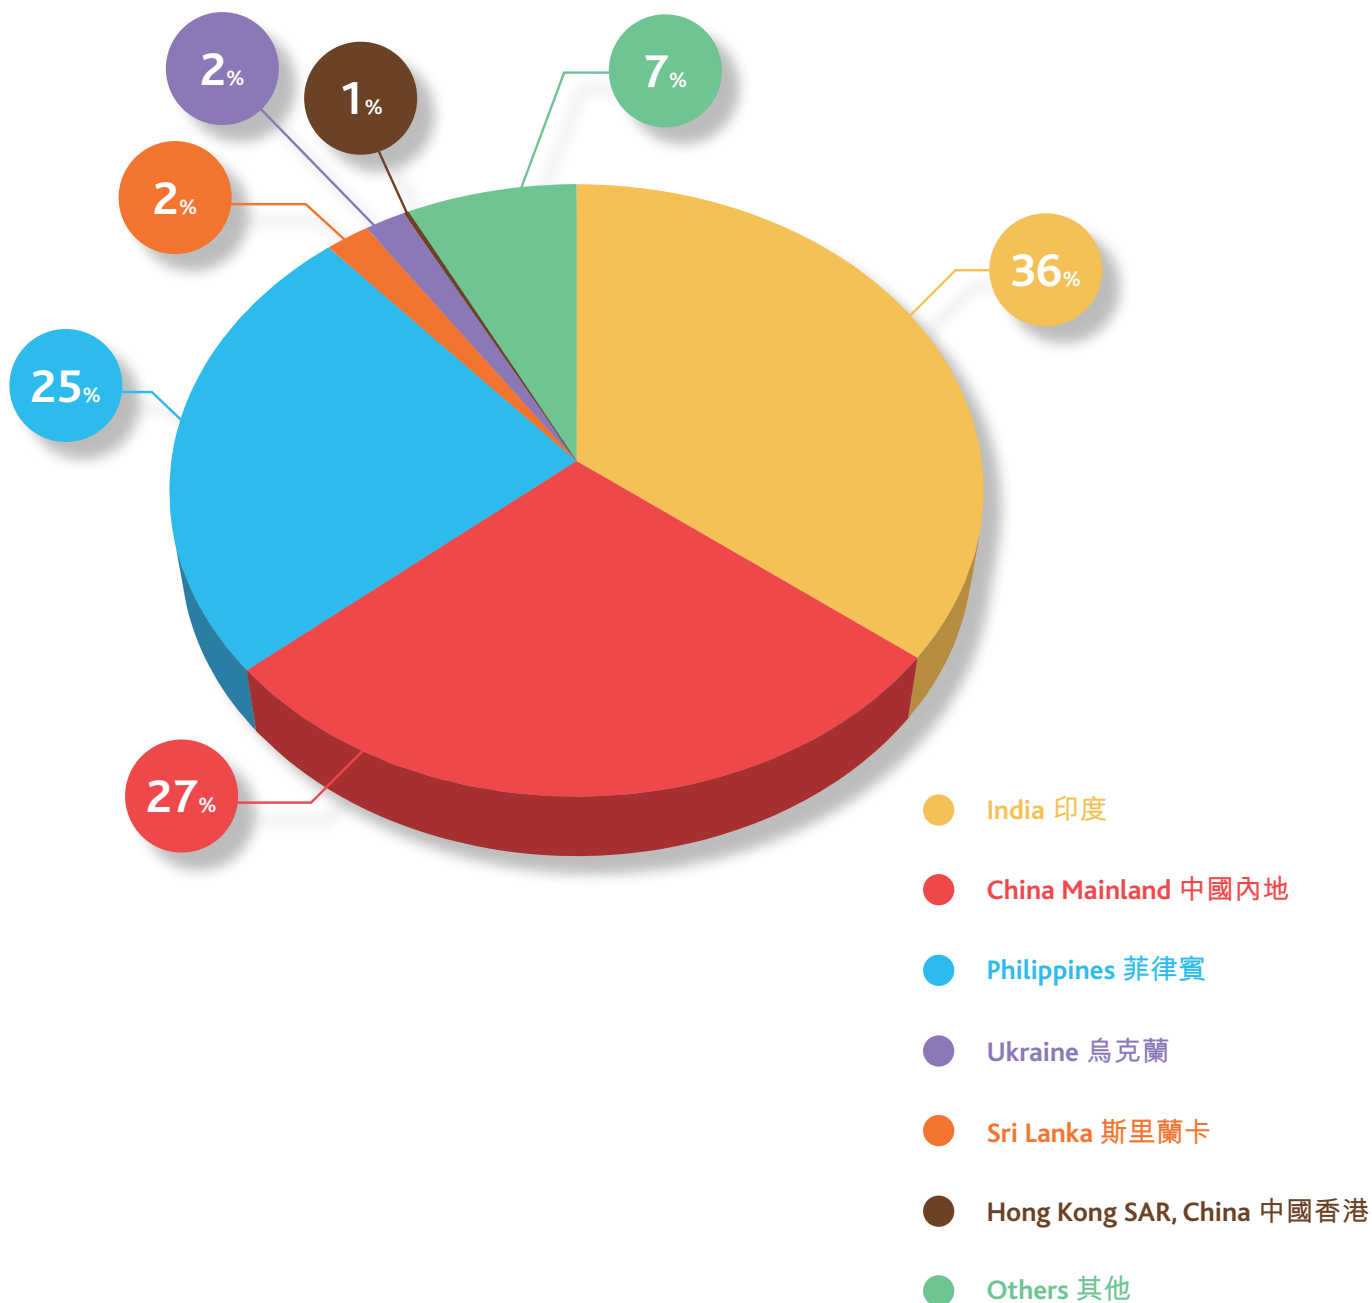

Seafarers Employed by Owners and Managers 船東和管理公司僱用的船員情況

Nationality of Officers 高級船員國籍分配

December 2021
2021年12月

Remarks :

We do not receive returns from all members on the nationality of seafarers that are employed on their ships, so the above charts represent the limited data that we have gathered. Due to the lack of returns, a comparison with previous years cannot sensibly be made.

Seafarers Employed by Owners and Managers 船東和管理公司僱用的船員情況

Nationality of Ratings 普通船員國籍分配

December 2021
2021年12月

備註：
由於我們未能獲取所有會員提交有關其公司僱用的船員情況，以上的統計圖只代表有限度的資料。因此，我們亦未能和去年的資料作比較。