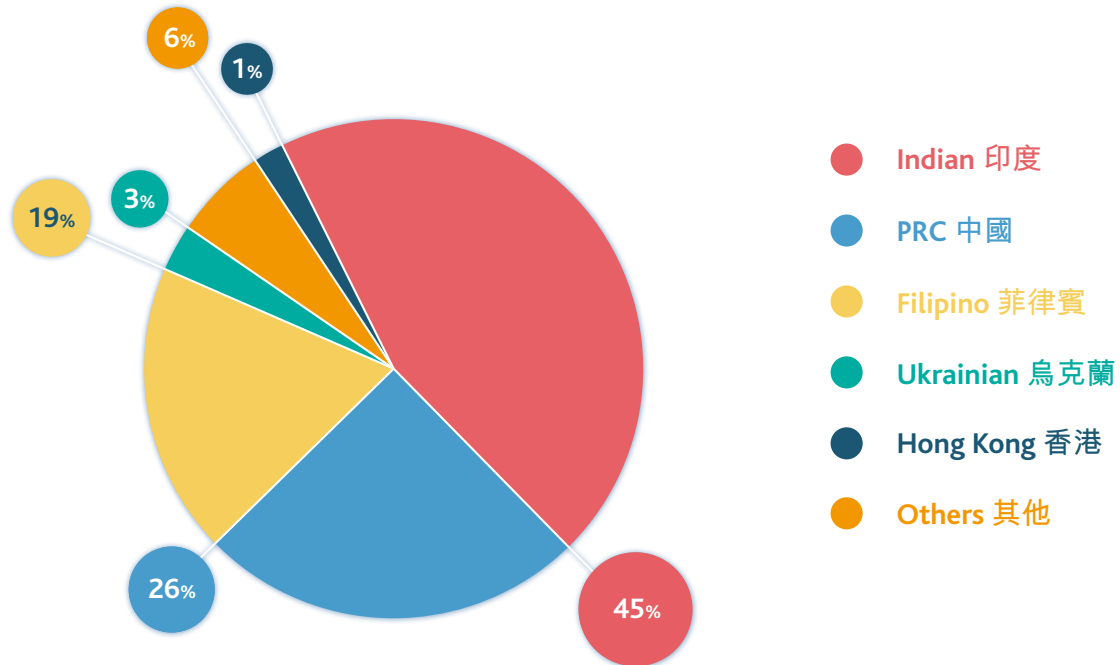

Seafarers Employed by Owners and Managers 船東和管理公司僱用的船員情況

Nationality of Officers 高級船員國籍分配

December 2019
2019年12月

Nationality of Ratings 普通船員國籍分配

December 2019
2019年12月

Remarks :

We do not receive returns from all members on the nationality of seafarers that are employed on their ships, so the above charts represent the limited data that we have gathered. Due to the lack of returns, a comparison with previous years cannot sensibly be made.

備註：

由於我們未能獲取所有會員提交有關其公司僱用的船員情況，以上的統計圖只代表有限的資料。因此，我們亦未能和去年的資料作比較。