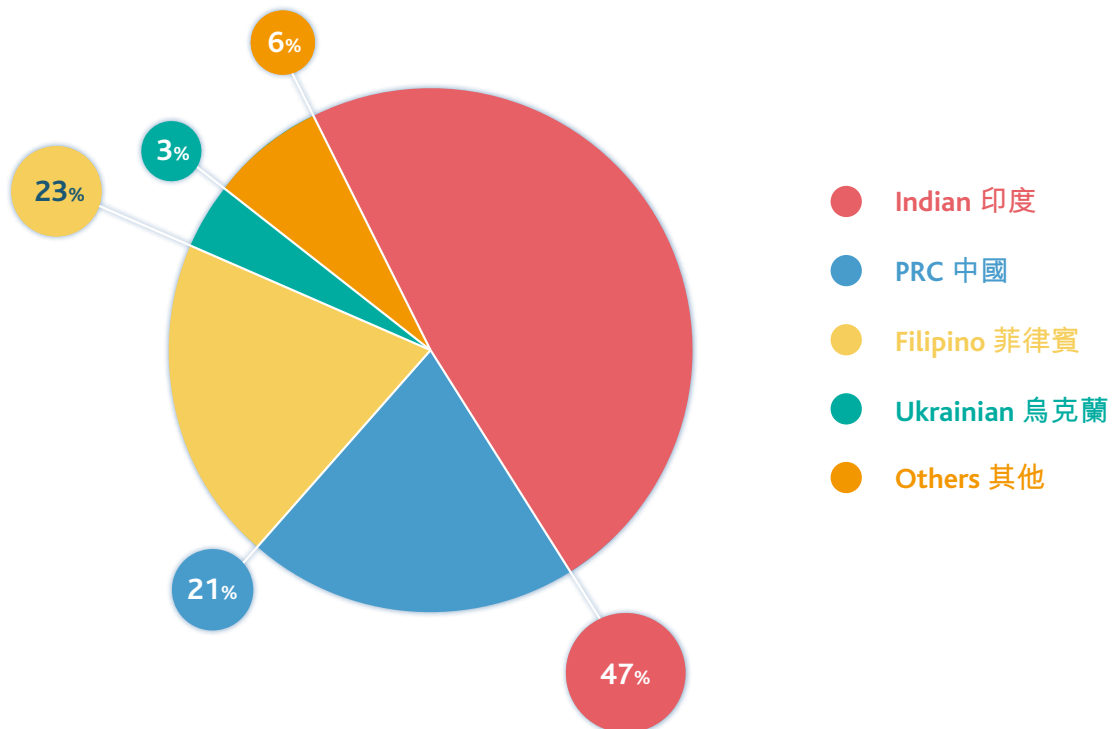

Seafarers Employed by Owners and Managers 船東和管理公司僱用的船員情況

Nationality of Officers 高級船員國籍分配

December 2019
2019年12月

Nationality of Ratings 普通船員國籍分配

December 2019
2019年12月

Remarks :

We do not receive returns from all members on the nationality of seafarers that are employed on their ships, so the above charts represent the limited data that we have gathered. Due to the lack of returns, a comparison with previous years cannot sensibly be made.

備註：

由於我們未能獲取所有會員提交有關其公司僱用的船員情況，以上的統計圖只代表有限的資料。因此，我們亦未能和去年的資料作比較。